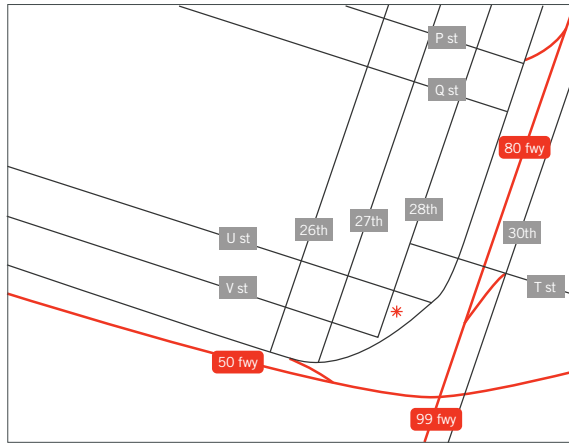

## 2117 28<sup>th</sup> St.

### From the Bay Area

Take I-80 East. Merge onto Capital City Fwy I-80/US 50 towards Sacramento/South Lake Tahoe. Exit on 15th Street. Turn left onto X Street. Turn left onto 26th Street. Turn right onto U Street. Turn right onto 28th Street. Our office is located on the left.

### From the Reno Area

Take I-80 West. Merge onto Capital City Fwy I-80 West towards Sacramento. Take the Capital City Fwy I-80/US 50 Ramp towards Placerville/San Francisco. Exit P Street. Turn slight left onto 29th Street. Turn right onto U Street. Turn left onto 28th Street. Our office is one block up 28th Street on the left.

### From the Stockton Area

Take I-5 North. Take the Capital City Fwy I-80/US 50/CA 99 Ramp towards Sacramento/South Lake Tahoe. Merge onto Capital City Fwy toward Reno. Exit on T Street. Turn left onto T Street. Turn left onto 28th Street. Our office is one block up 28th Street on the left.