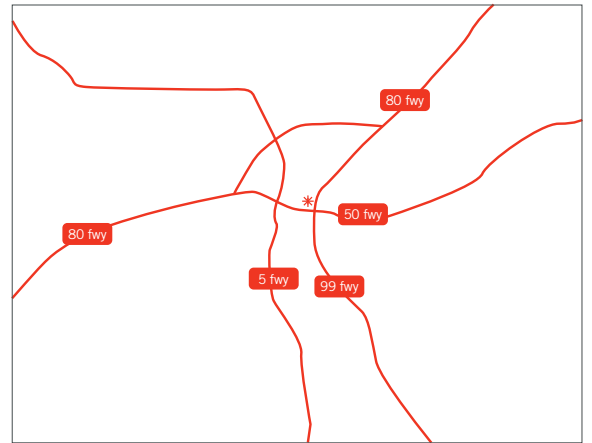

### From South Lake Tahoe/Folsom

Take US-50 West. Exit on 26th Street. Turn right onto 26th Street. Turn right onto U Street. Turn right onto 28th Street. Our office is located on the left.

### From the Bay Area

Take I-80 East. Merge onto Capital City Fwy I-80/US 50 towards Sacramento/South Lake Tahoe. Exit on 15th Street. Turn left onto X Street. Turn left onto 26th Street. Turn right onto U Street. Turn right onto 28th Street. Our office is located on the left.

### From the Reno Area

Take I-80 West. Merge onto Capital City Fwy I-80 West towards Sacramento. Take the Capital City Fwy I-80/US 50 Ramp towards Placerville/San Francisco. Exit P Street. Turn slight left onto 29th Street. Turn right onto U Street. Turn left onto 28th Street. Our office is one block up 28th Street on the left.

### From the Stockton Area

Take I-5 North. Take the Capital City Fwy I-80/US 50/CA 99 Ramp towards Sacramento/South Lake Tahoe. Merge onto Capital City Fwy toward Reno. Exit on T Street. Turn left onto T Street. Turn left onto 28th Street. Our office is one block up 28th Street on the left.